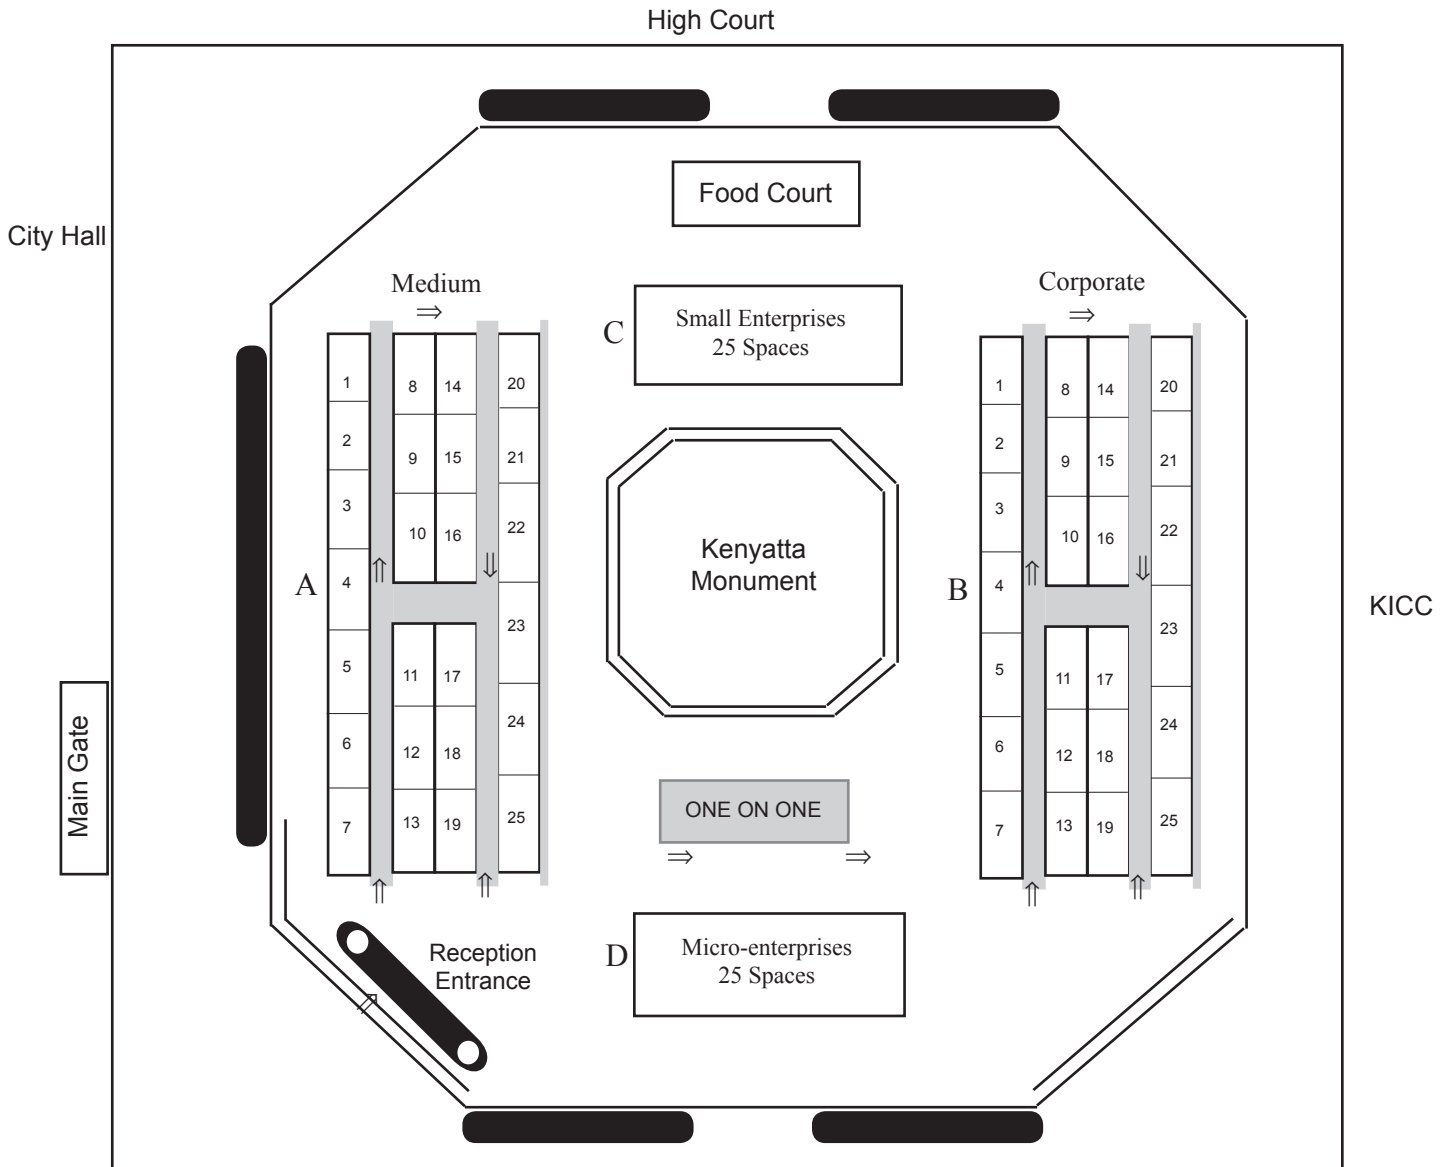

2ND KENYA SME & DIASPORA EXHIBITION

14TH - 16TH AUGUST 2007

KICC - NAIROBI, KENYA

KEY

Flower Bed

Traffic Flow

- A - stands are (3x3)m total 25
- B - stands are (3x4)m total 25
- C- space for 25
- D- Space for 25